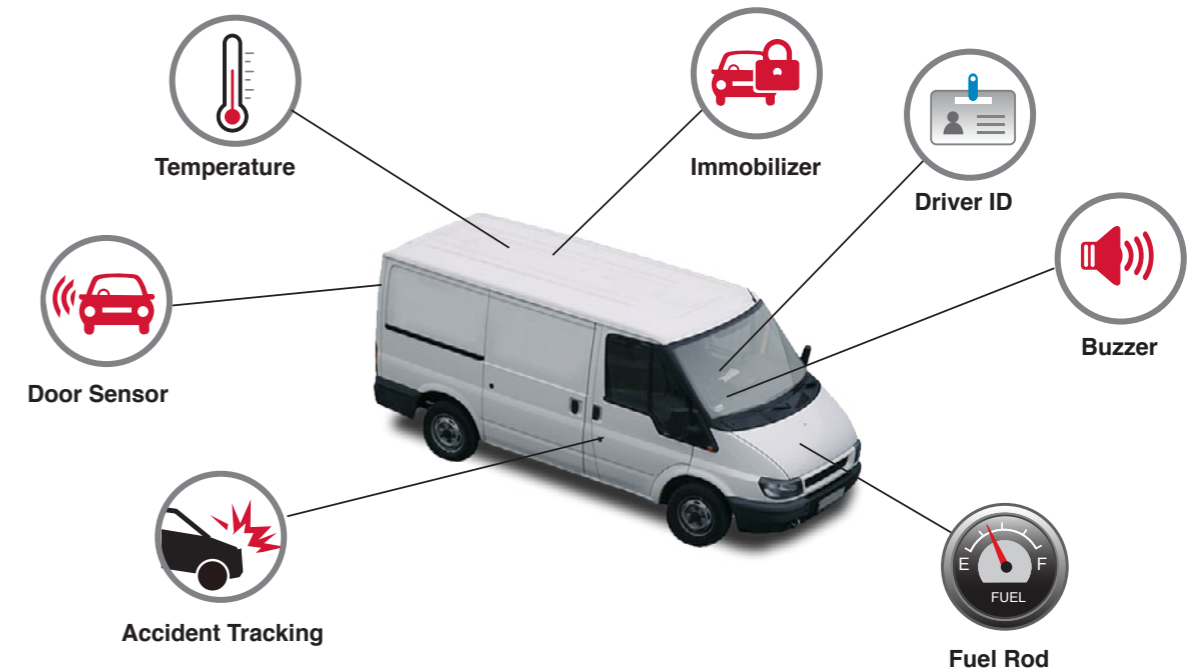

HARDWARE FEATURES

Driver ID & Buzzer • Prevent vehicle usage abuse • Know driver identity and driving duration • Increase quality of customer service • Improve driving behaviour • Buzzer alerts driver when speed limit is exceeded	Accident Tracking • When possible accident event occurs, vehicle activity report & alert will be triggered • Record and track vehicle activity for fast retrieval of vehicle activity before accident	Temperature • Measure the temperature of the refrigerated compartment of the truck • Receive alerts through email or SMS when the temperature falls out of acceptable range • Avoid damage to goods
Immobilizer • Immobilize the vehicle after office hours to prevent theft	Fuel Rod • Detection of vehicle fuel level • Receive alerts through email or SMS when there is a sudden drop in fuel level • Prevent fuel theft	Door Sensor • Detection of truck, trailer or van doors • Control access to transported cargo • Know when, where and how long the door is kept open

OUR CUSTOMERS

Transportation	Buses, Taxis, Trucks and Boats
Logistics	Cargo, Courier Services, Freight Forwarding Vehicles, Oil Palm Plantation
Government / Public Utilities	Councils, Water & Electricity Utilities and Waste Collection Vehicles
Deliveries & Sales	Vans, Trucks and Lorries
Oil & Gas	Trailer and Trucks
Construction	Cement Mixer, Trailer, Lorries, Vans and Heavy Machineries