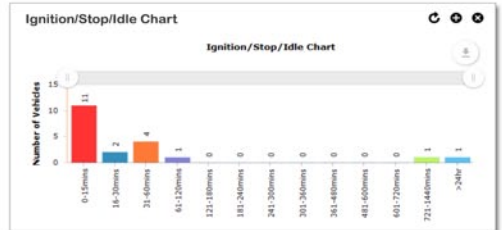

PLACES OF INTEREST

NEW PLACES

Radius 52m
Service Center No
Currently In POI 4/25

OTHERS

Geo Fence

Bus Station

Currently in POI

No.	Reg. No.	Time	Speed Km/h	Ignition
1.	QKF9876	12:53pm	74.00	ON
2.	WAJ0120	01:05pm	56.00	ON

For demo and enquiries, please contact Maxinz Limited:

New Zealand
559 Chapel Road,
Dannemora 2016, Auckland
3/62 Matipo St,
Riccarton 8041, Christchurch

Australia
Level 1, 92 Railway St South,
Altona 3018,
Melbourne, Victoria
Tel: (61) 3 90947922

Email: sales@maxinz.com | www.maxinz.co.nz