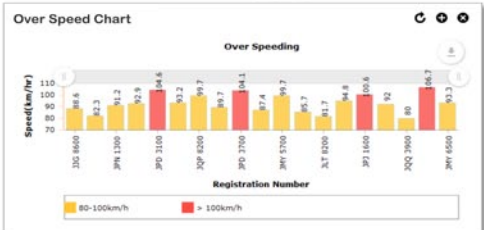

PLACES OF INTEREST

NEW PLACES

Radius 52m
Service Center No
Currently In POI 4/25

OTHERS

Geo Fence

Bus Station

Currently in POI

No.	Reg. No.	Time	Speed Km/h	Ignition
1.	QKF9876	12:53pm	74.00	ON
2.	WAJ0120	01:05pm	56.00	ON

For demo and enquiries, please contact Maxinz Limited:

New Zealand
559 Chapel Road,
Dannemora 2016, Auckland
3/62 Matipo St,
Riccarton 8041, Christchurch

Australia
Level 1, 92 Railway St South,
Altona 3018,
Melbourne, Victoria
Tel: (61) 3 90947922

Email: sales@maxinz.com | www.maxinz.co.nz